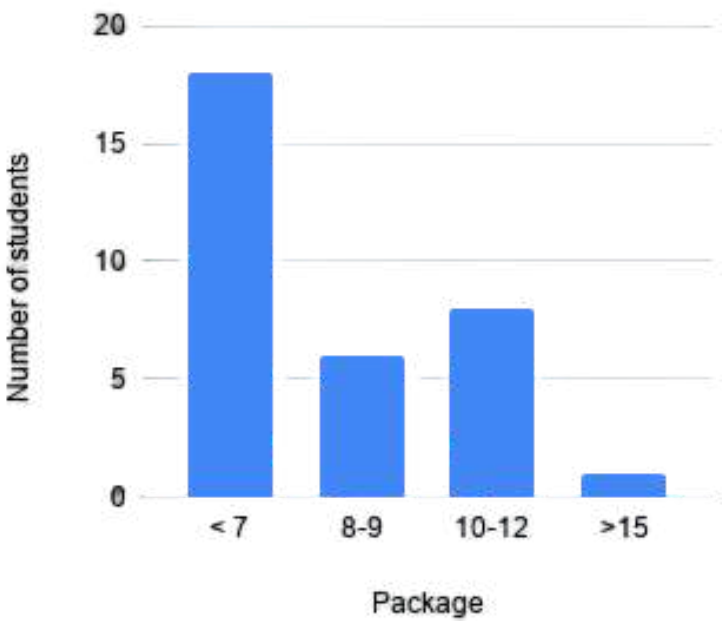

SCHOOL OF ENGINEERING

JAWAHARLAL NEHRU UNIVERSITY

PLACEMENT STATISTICS

HIGHEST CTC
18 LPA

HIGHEST CTC
(OFF CAMPUS)
39 LPA

AVERAGE CTC
7.98 LPA