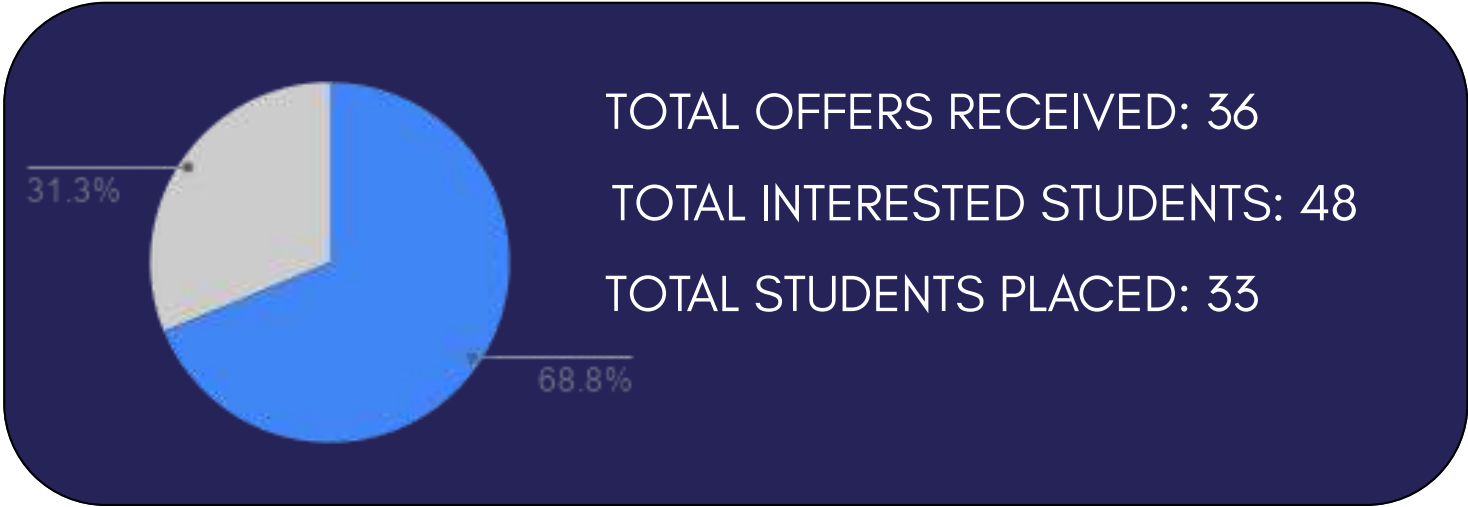

SCHOOL OF ENGINEERING

JAWAHARLAL NEHRU UNIVERSITY

PLACEMENT STATISTICS

HIGHEST CTC
18 LPA

HIGHEST CTC
(OFF CAMPUS)
39 LPA

AVERAGE CTC
7.98 LPA